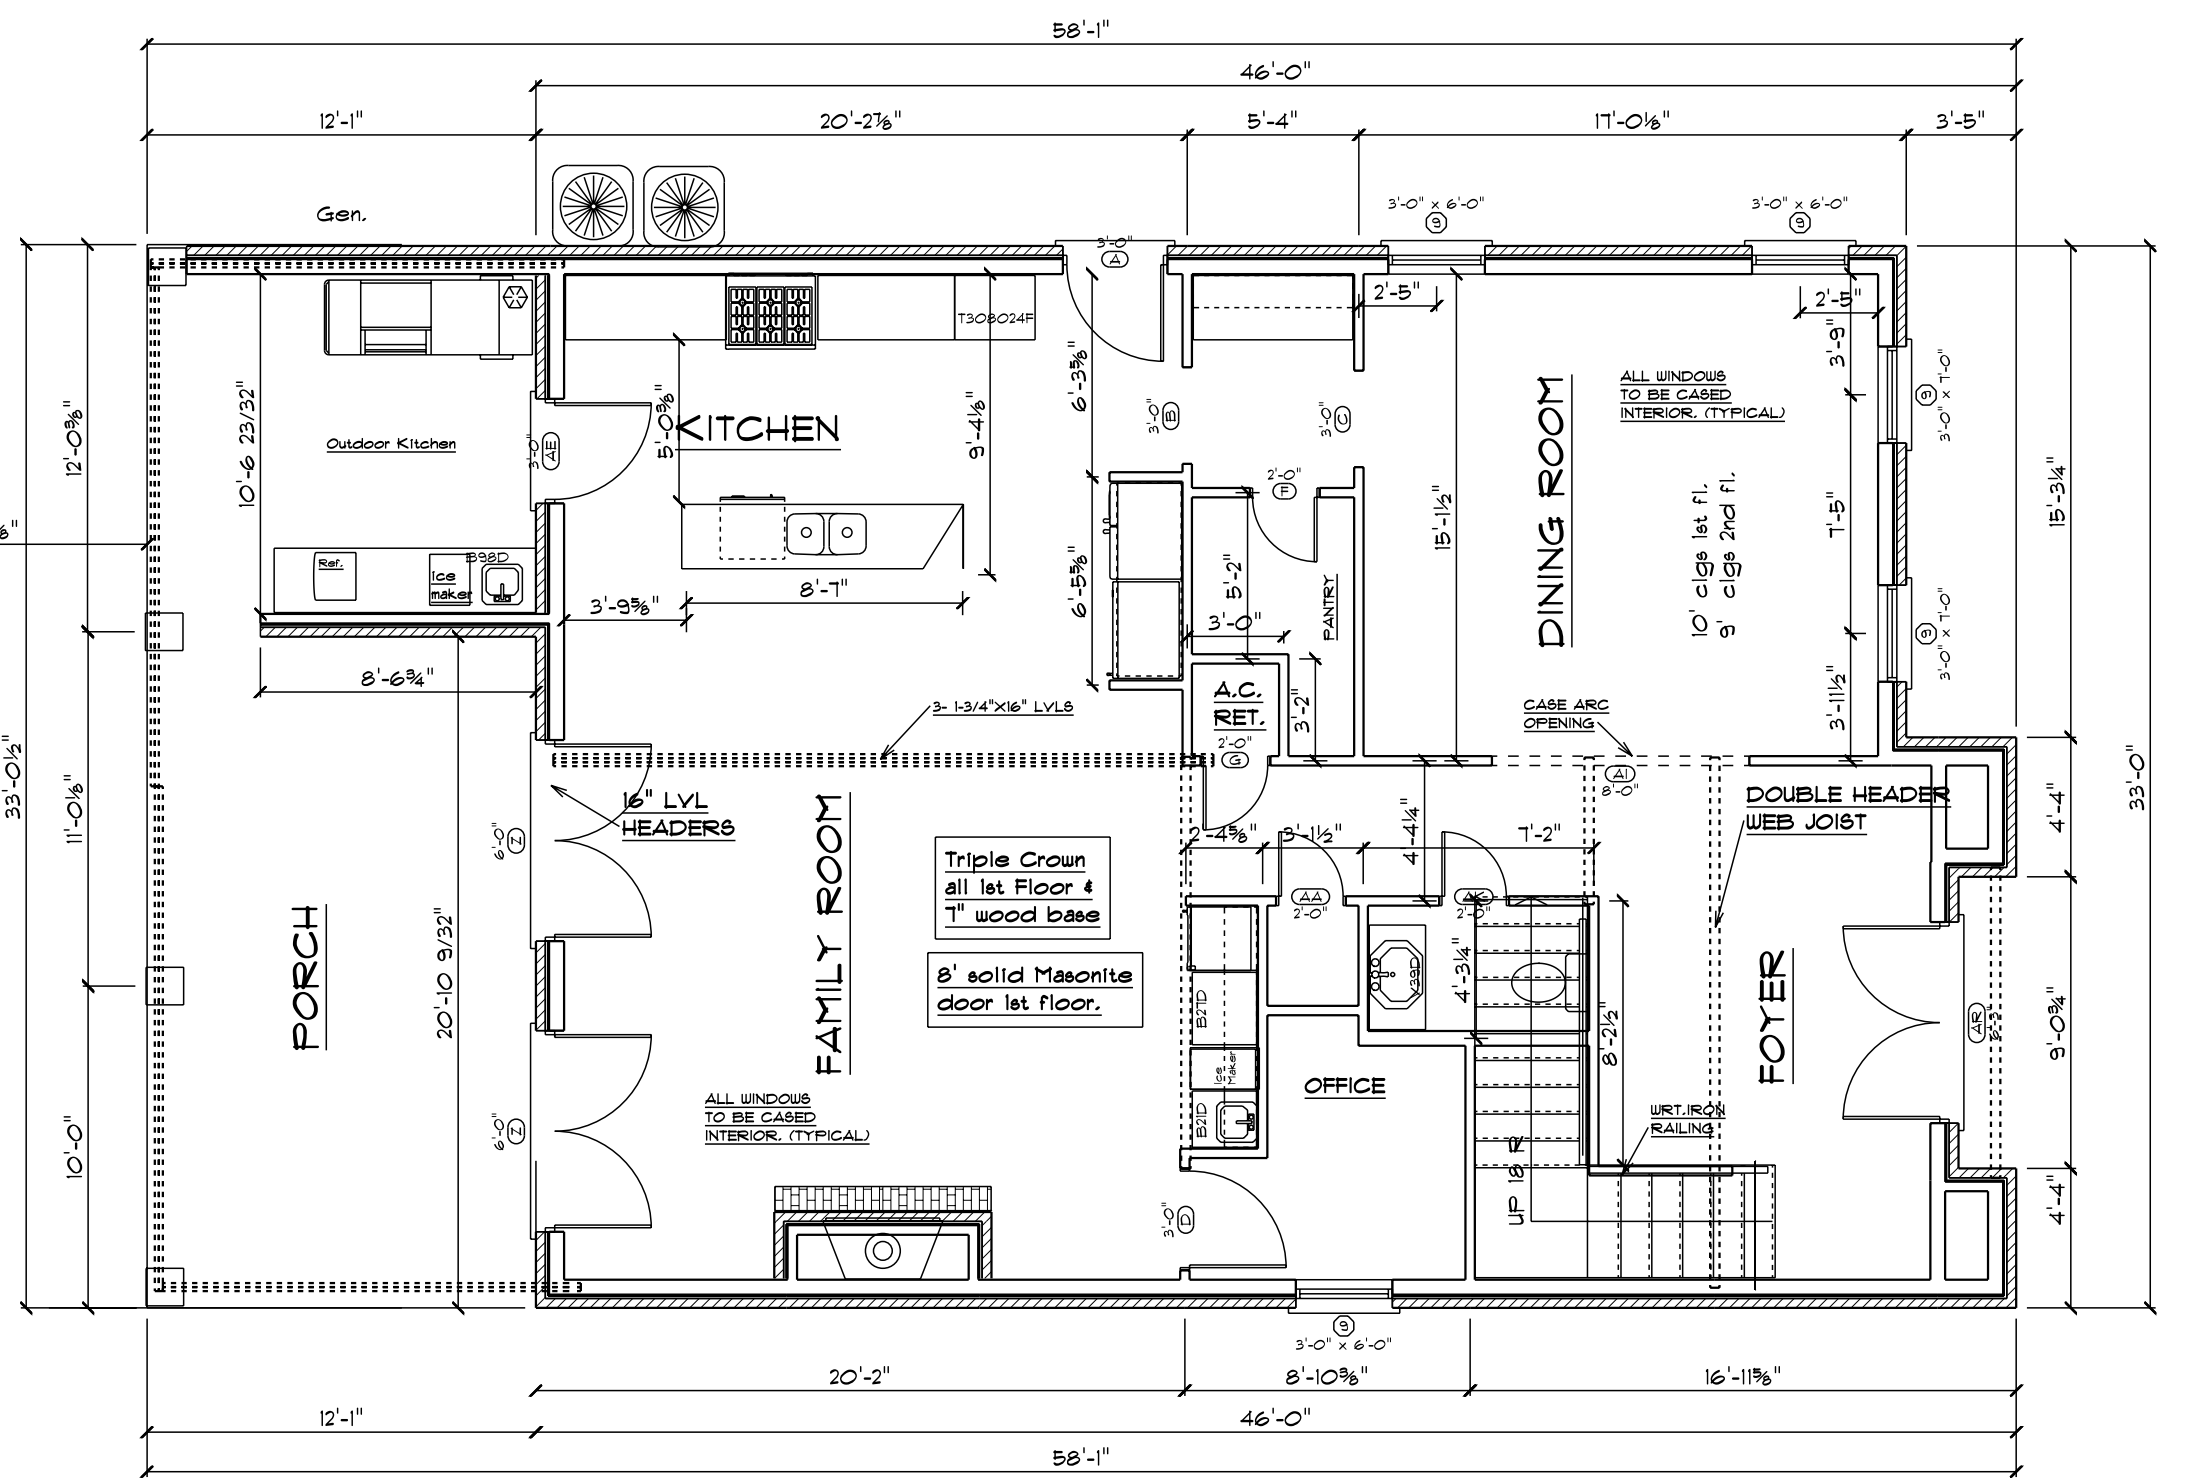

SOFTPLAN ARCHITECTURAL DESIGN SOFTWARE	SECTION LETTER	LASH Homes Inc. 2904 Rue Marcelle Metairie La. 70075 PHONE: 504 279-9386 FAX: 504 279-9380 jlicci@ellsouth.net	PAGE #:
		Residence for: LICCIARDI FAMILY 24 Metairie Ct. Metairie, Terrace Subdivision Terrebonne, La.	DATE: 9/8/2013